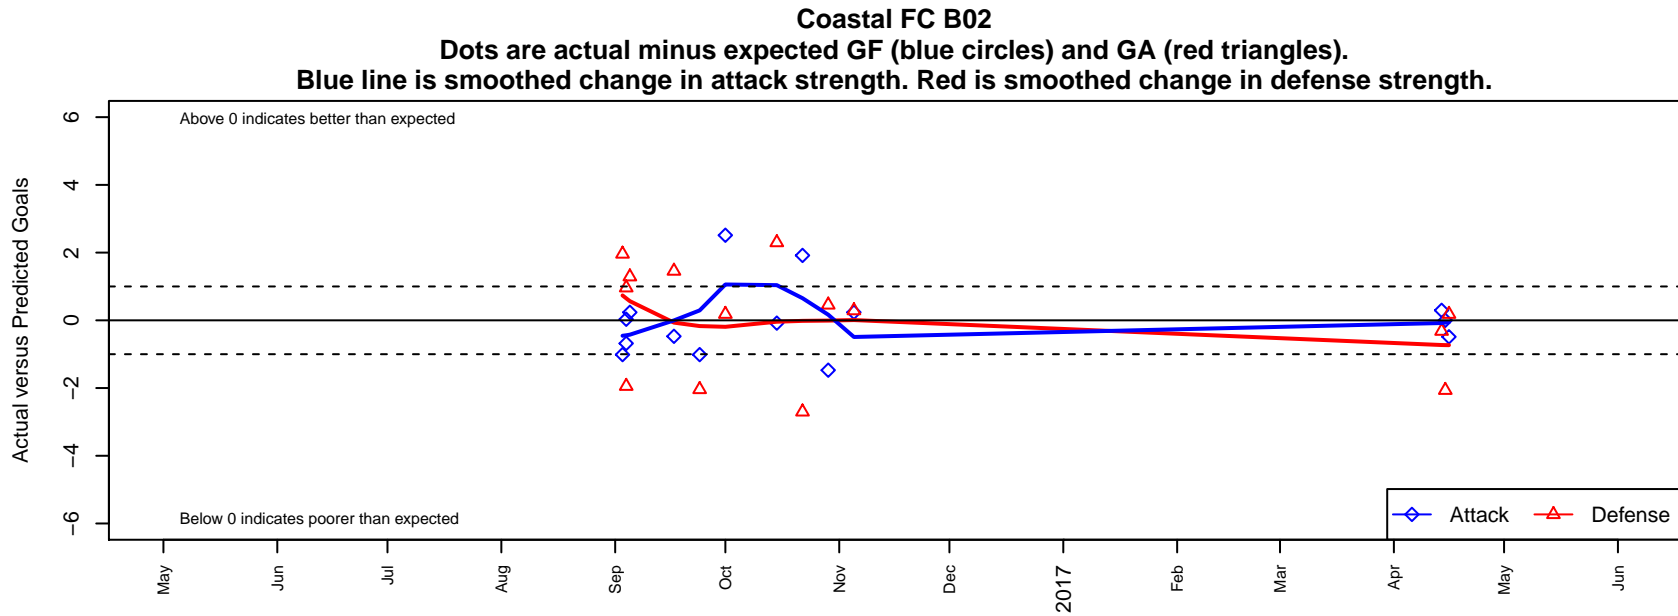

Coastal FC B02

Coastal FC
 Surrey, BC
 B02 total strength=1496
 attack=21.06 defense=5.9
 fall league = BCSPL 2002 U14

alt names used:
 COASTAL FC 02M (CANADA)
 Coastal FC
 Coastal FC 02

Venues played:
 2016 SX Cup U15 Premier – Tier 1 U15
 2016 BCSPL 2002 U14
 2016 Whitecaps Invitational U15

**attack and defense variance (black dot)
relative to other teams
and top 10 in region**

**attack and defense rating
relative to others at age
and all opponents in last 13 months**

**attack and defense rating
relative to others at age
and all opponents in last 13 months**

Performance relative to 13 month average

Performance relative to 13 month average

Distribution of opponents
 Red = Lose zone, Blue = Win zone, Green = Even
 Black line separates win/lose zones

lot. A=Neither has attack advantage, B=Opponent has both attack and defense advantage, C=Opponent has both attack and defense disadvantage, D=Both have