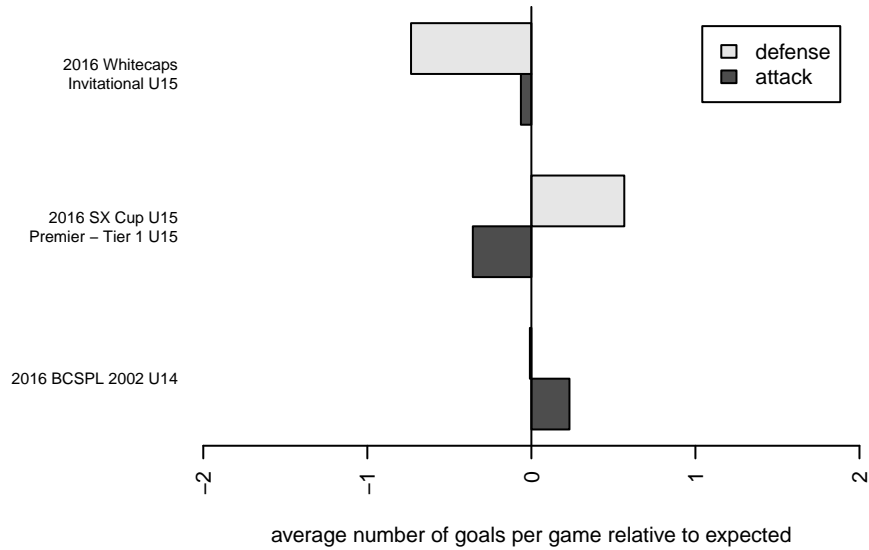

**attack and defense variance (black dot)
relative to other teams
and top 10 in region**

**attack and defense rating
relative to others at age
and all opponents in last 13 months**

**attack and defense rating
relative to others at age
and all opponents in last 13 months**

Performance relative to 13 month average

Performance relative to 13 month average

Distribution of opponents
 Red = Lose zone, Blue = Win zone, Green = Even
 Black line separates win/lose zones

lot. A=Neither has attack advantage, B=Opponent has both attack and defense advantage, C=Opponent has both attack and defense disadvantage, D=Both have